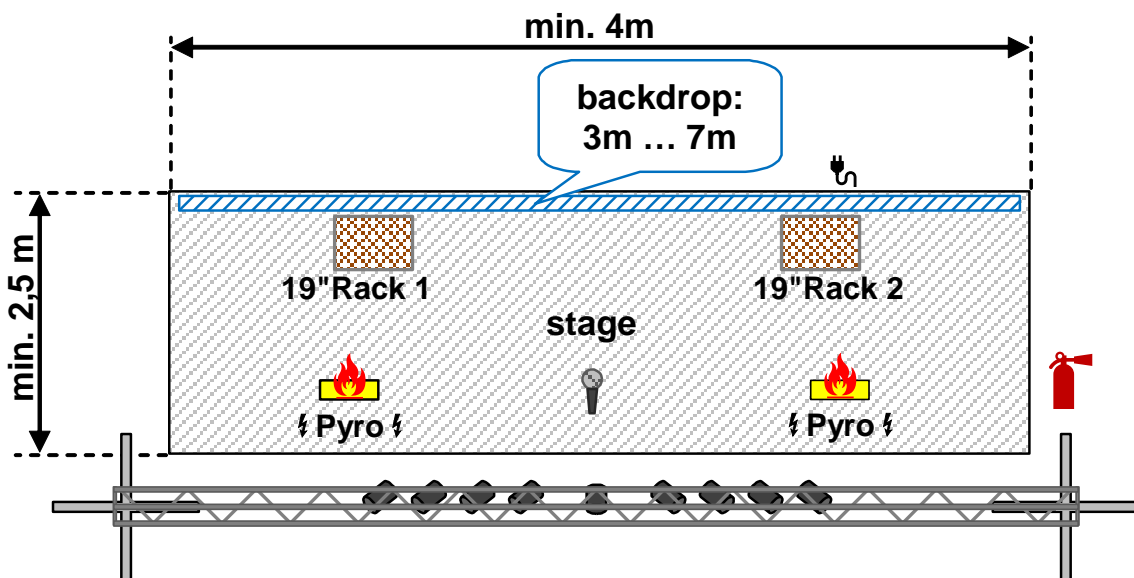

Technical Rider ZZ Top Coverband "BRUZZLER"

Front view

Top view

Audio:

- Submixer on stage. Stereo line out, XLR male
- Flat frequency response, no effects
- No on stage monitors (in-ear monitoring). Please put monitors aside for the show.