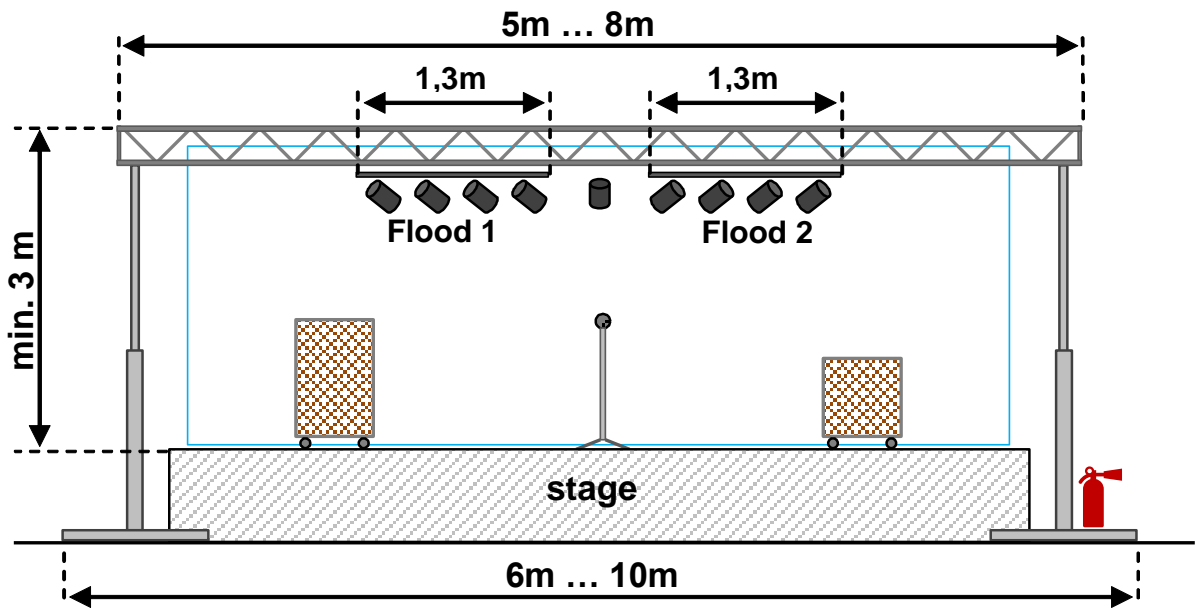

Technical Rider ZZ Top Coverband "BRUZZLER"

Front view

Top view

Audio:

- Submixer on stage. Stereo line out, XLR male
- Flat frequency response, no effects
- No on stage monitors (in-ear monitoring). Please put monitors aside for the show.